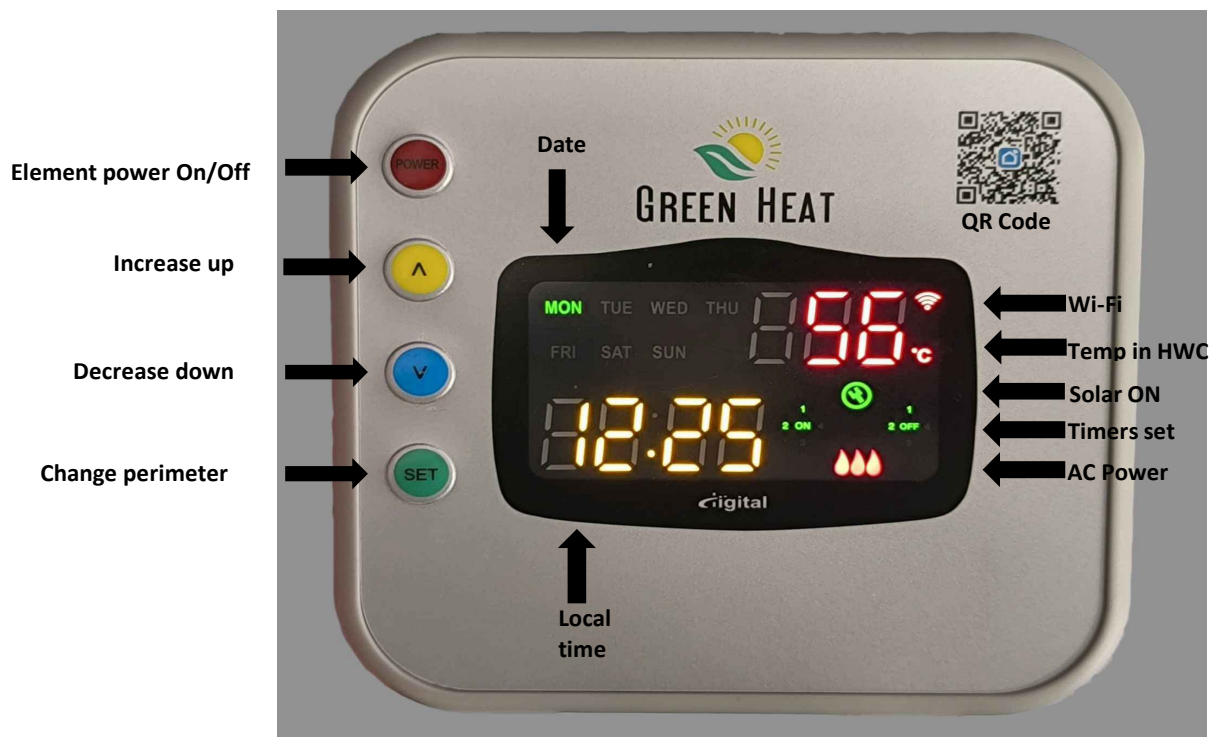

GREEN HEAT

Quick setup guide of the Green Heat controller

Element grid power can be turned ON/OFF with top red button (flashing = already on temperature and off)

Smart hot water controller setup parimeters

- 1 Temperature 0:00 to 06:00
- 2 Temperature 6:00 to 012:00
- 3 Temperature 12:00 to 18:00
- 4 Temperature 18:00 to 0:00
- 5 Temperature Solar Maximum
- 6 Set todays day
- 7 Set clock time - Hours
- 8 Set clock time - Minutes
- 9 Timer 1 - On time for Hours on weekdays
- 10 Timer 1 - On time for Minutes on weekdays
- 11 Timer 1 - Off time for Hours on weekdays
- 12 Timer 1 - Off time for Minutes on weekdays
- 13 Timer 2 - On time for Hours on weekdays
- 14 Timer 2 - On time for Minutes on weekdays
- 15 Timer 2 - Off time for Hours on weekdays
- 16 Timer 2 - Off time for Minutes on weekdays
- 17 Timer 3 - On time for Hours on weekdays
- 18 Timer 3 - On time for Minutes on weekdays
- 19 Timer 3 - Off time for Hours on weekdays
- 20 Timer 3 - Off time for Minutes on weekdays